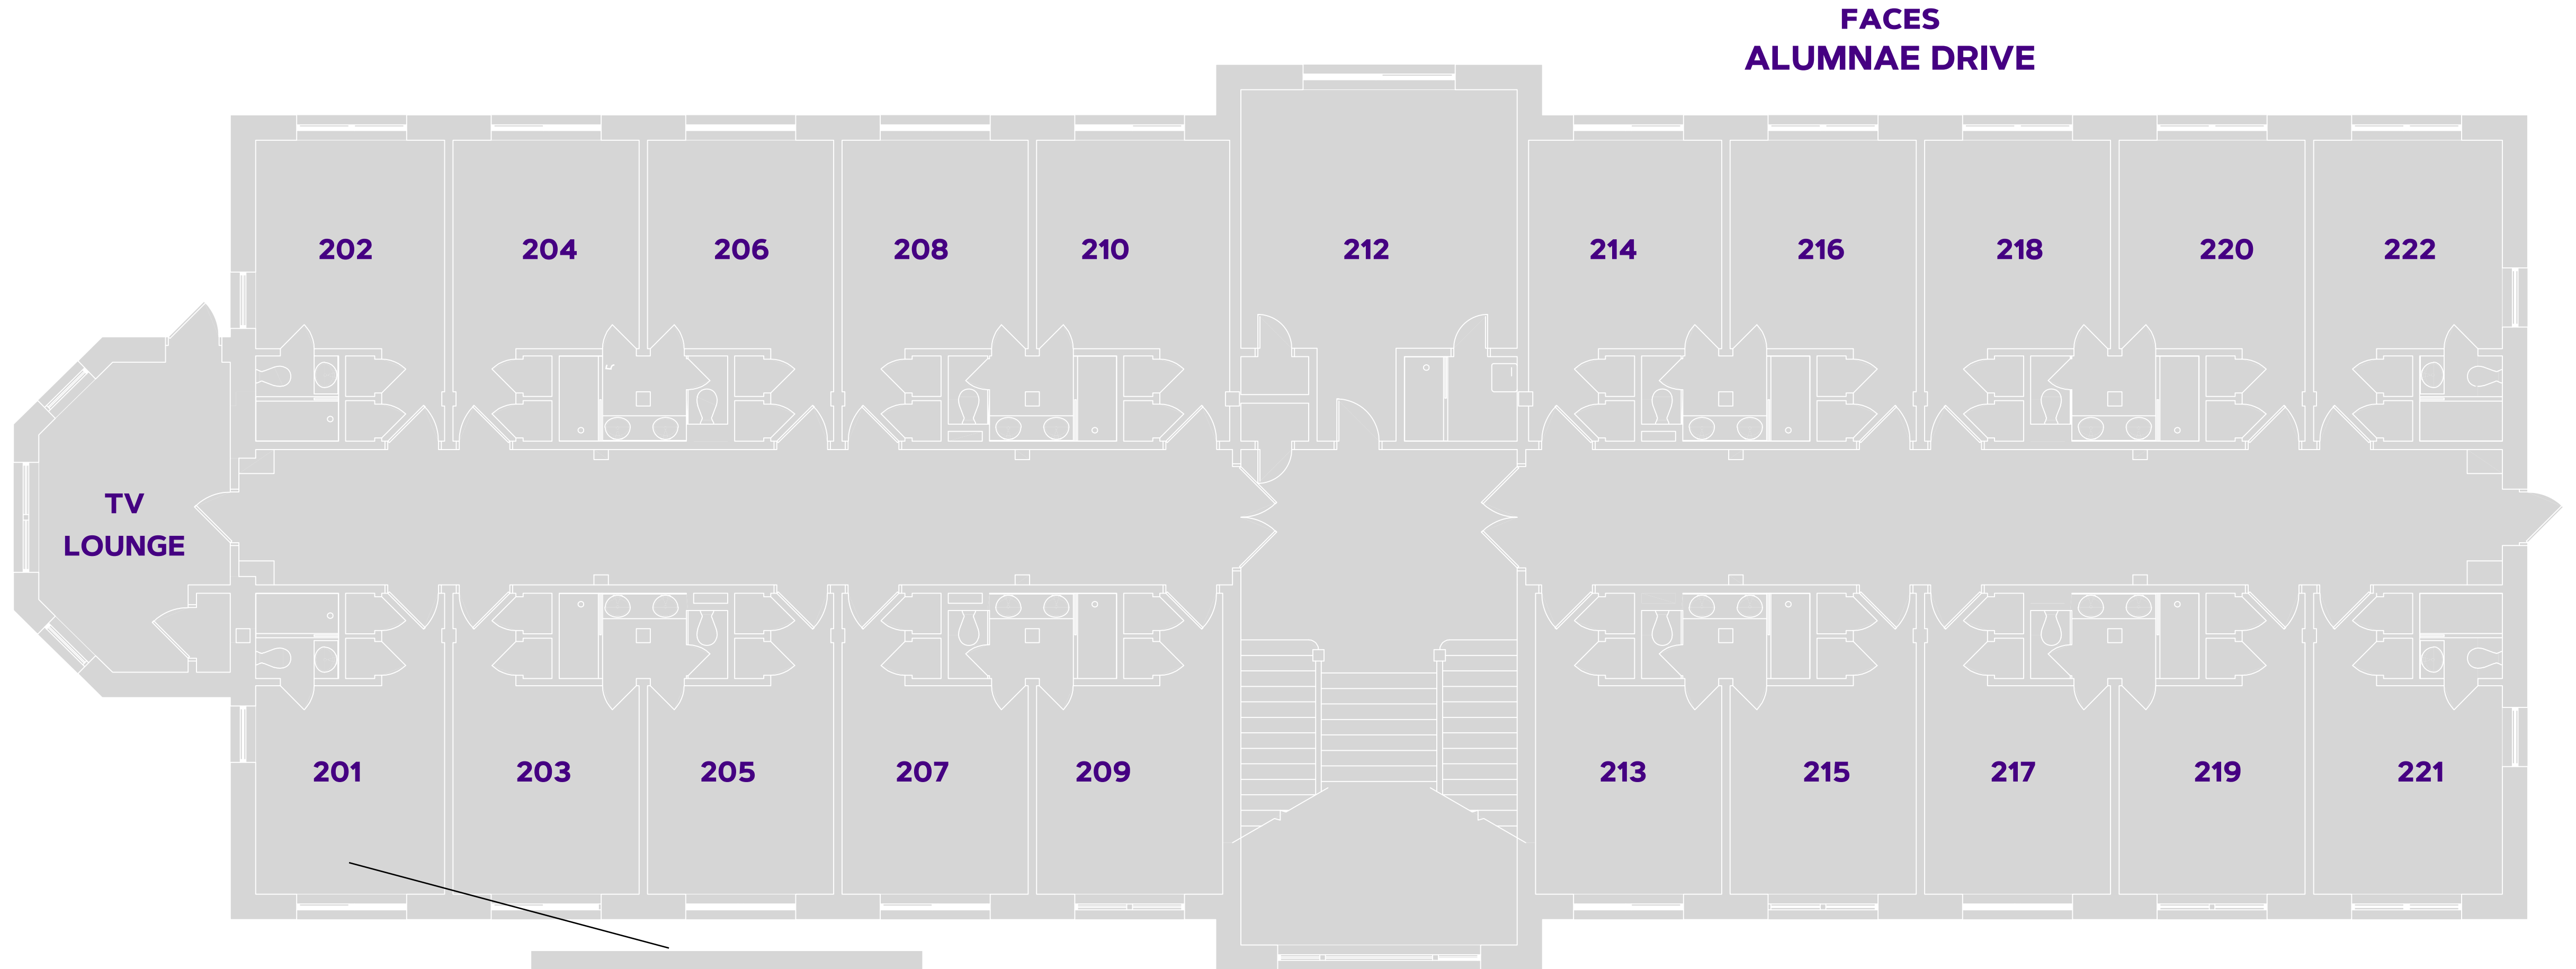

SPOTSWOOD HALL

FIRST FLOOR

#DukesLiveClose
#DukesLiveSupported
#DukesLIVEON

FACES
ALUMNAE DRIVE

FACES
THE QUAD

TYPICAL ROOM SPECS
ROOM SIZE: 11' X 12'
WINDOW SIZE: VARIOUS
CEILING HEIGHT: VARIOUS

ROOM FURNITURE:
- BEDS, CHAIRS, DESKS, DRAWERS
- BUILT-IN WARDROBES

FOR MORE INFORMATION ON HALLS VISIT:
WWW.JMU.EDU/URL/OUR-RESIDENCE-HALLS/INDEX.SHTML

SPOTSWOOD HALL

SECOND FLOOR

#DukesLiveClose
#DukesLiveSupported
#DukesLIVEON

FACES
ALUMNAE DRIVE

FACES
THE QUAD

TYPICAL ROOM SPECS

ROOM SIZE: 11' x 12'

WINDOW SIZE: VARIOUS

CEILING HEIGHT: VARIOUS

ROOM FURNITURE:

- BEDS, CHAIRS, DESKS, DRAWERS
- BUILT-IN WARDROBES

FOR MORE INFORMATION ON HALLS VISIT:
WWW.JMU.EDU/ORL/OUR-RESIDENCE-HALLS/INDEX.SHTML

Residence Life