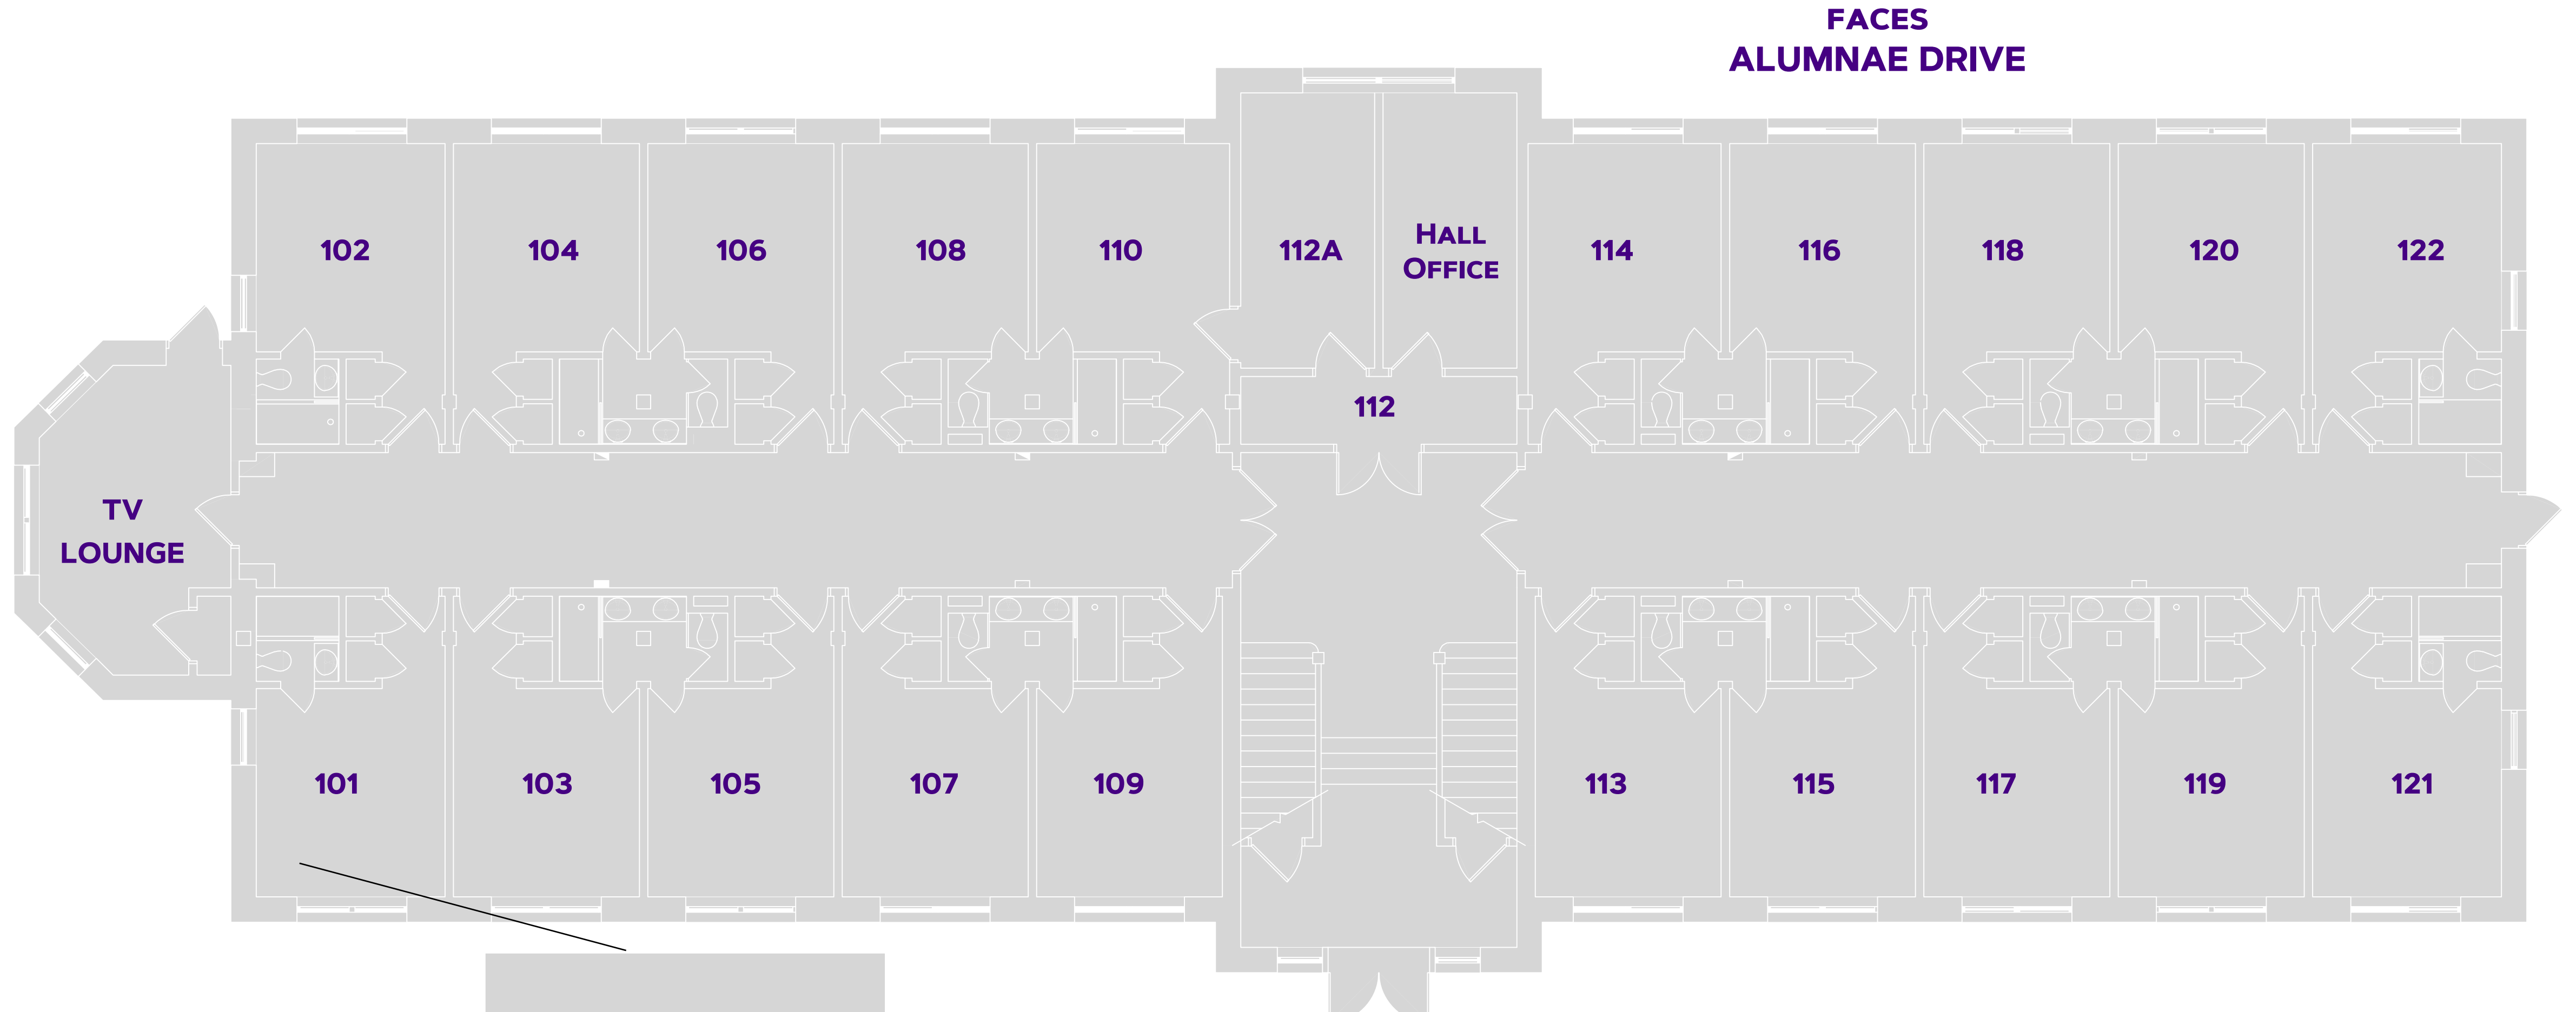

SPOTSWOOD HALL

FIRST FLOOR

#DukesLiveClose
#DukesLiveSupported
#DukesLIVEON

FACES
ALUMNAE DRIVE

FACES
THE QUAD

TYPICAL ROOM SPECS
ROOM SIZE: 11' X 12'
WINDOW SIZE: VARIOUS
CEILING HEIGHT: VARIOUS

ROOM FURNITURE:
- BEDS, CHAIRS, DESKS, DRAWERS
- BUILT-IN WARDROBES

FOR MORE INFORMATION ON HALLS VISIT:
WWW.JMU.EDU/URL/OUR-RESIDENCE-HALLS/INDEX.SHTML

SPOTSWOOD HALL

SECOND FLOOR

#DukesLiveClose
#DukesLiveSupported
#DukesLIVEON

FACES
ALUMNAE DRIVE

FACES
THE QUAD

TYPICAL ROOM SPECS

ROOM SIZE: 11' x 12'

WINDOW SIZE: VARIOUS

CEILING HEIGHT: VARIOUS

ROOM FURNITURE:

- BEDS, CHAIRS, DESKS, DRAWERS
- BUILT-IN WARDROBES

FOR MORE INFORMATION ON HALLS VISIT:
WWW.JMU.EDU/ORL/OUR-RESIDENCE-HALLS/INDEX.SHTML

Residence Life