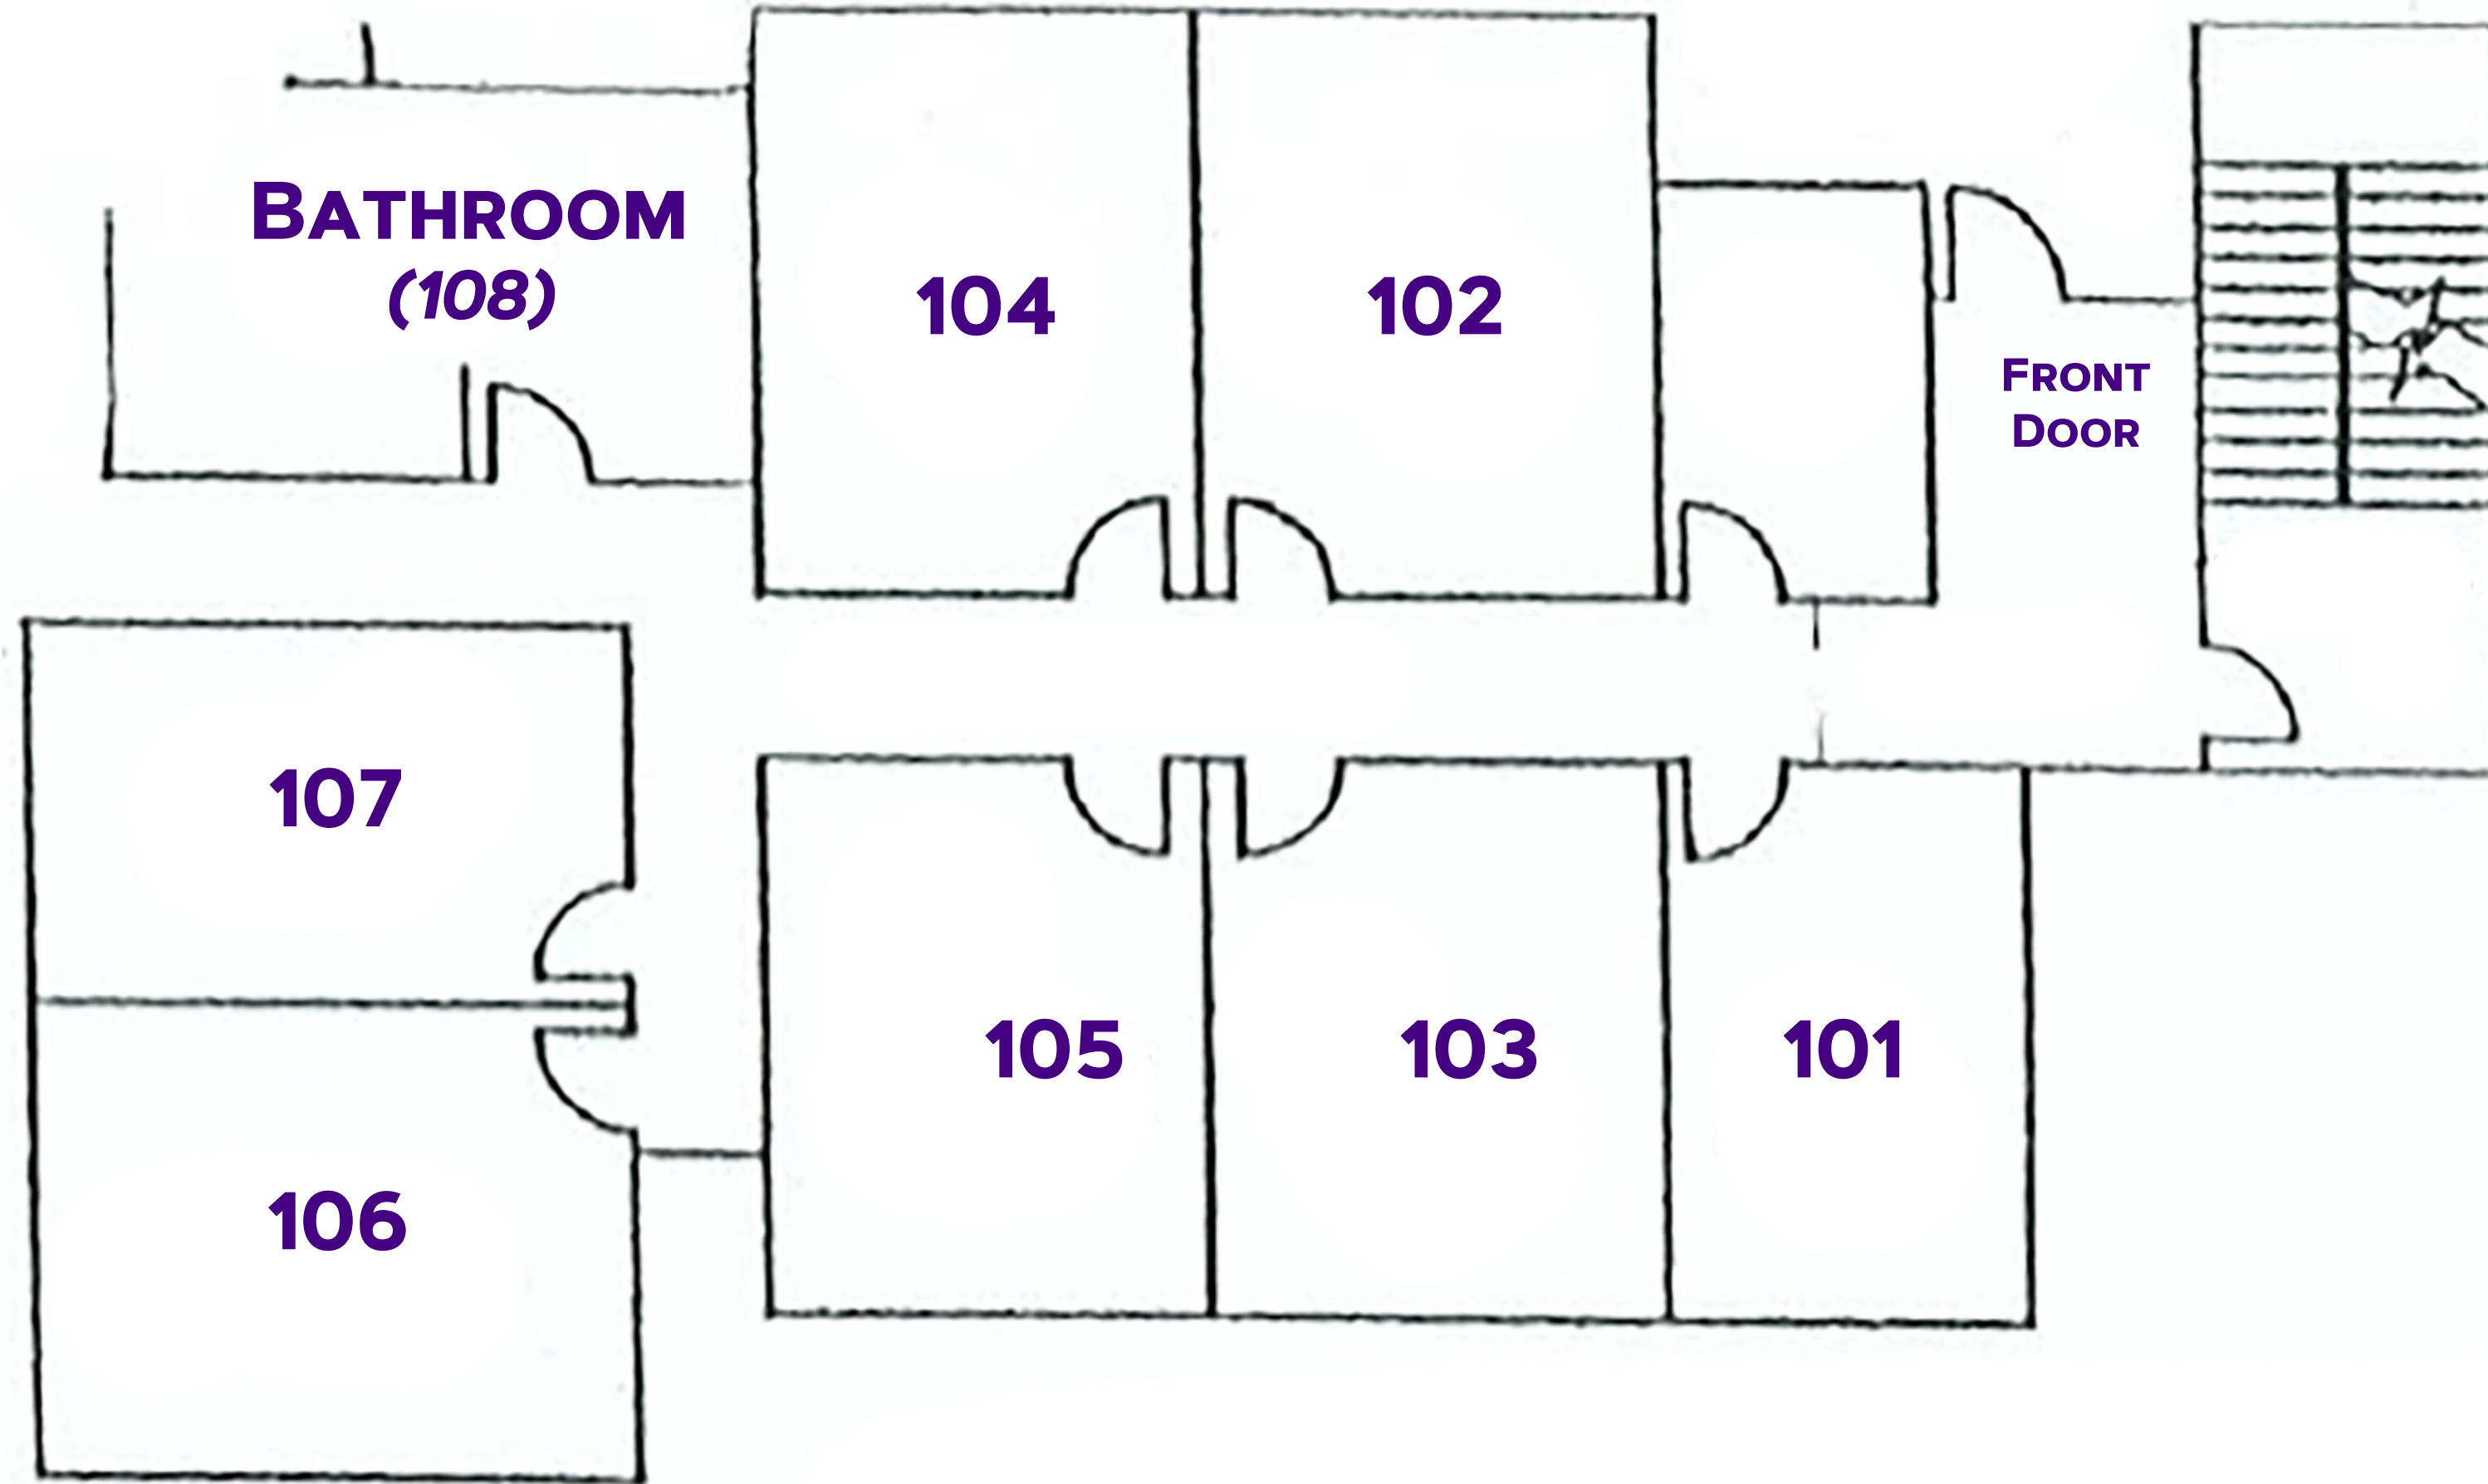

DOGWOOD HALL

FIRST FLOOR

#DukesLiveClose
#DukesLiveSupported
#DukesLIVEON

FACES SIDEWALK

FRONT
DOOR

FACES NEWMAN LAKE

ROOM FURNITURE:
- BEDS, CHAIRS, DESKS, DRAWERS
- BUILT IN CLOSETS

FOR MORE INFORMATION ON HALLS VISIT:
WWW.JMU.EDU/ORL/OUR-RESIDENCE-HALLS/INDEX.SHTML

Residence Life

DOGWOOD HALL

SECOND FLOOR

#DukesLiveClose
#DukesLiveSupported
#DukesLIVEON

FACES SIDEWALK

FACES NEWMAN LAKE

ROOM FURNITURE:
- BEDS, CHAIRS, DESKS, DRAWERS
- BUILT IN CLOSETS

FOR MORE INFORMATION ON HALLS VISIT:
WWW.JMU.EDU/ORL/OUR-RESIDENCE-HALLS/INDEX.SHTML

Residence Life