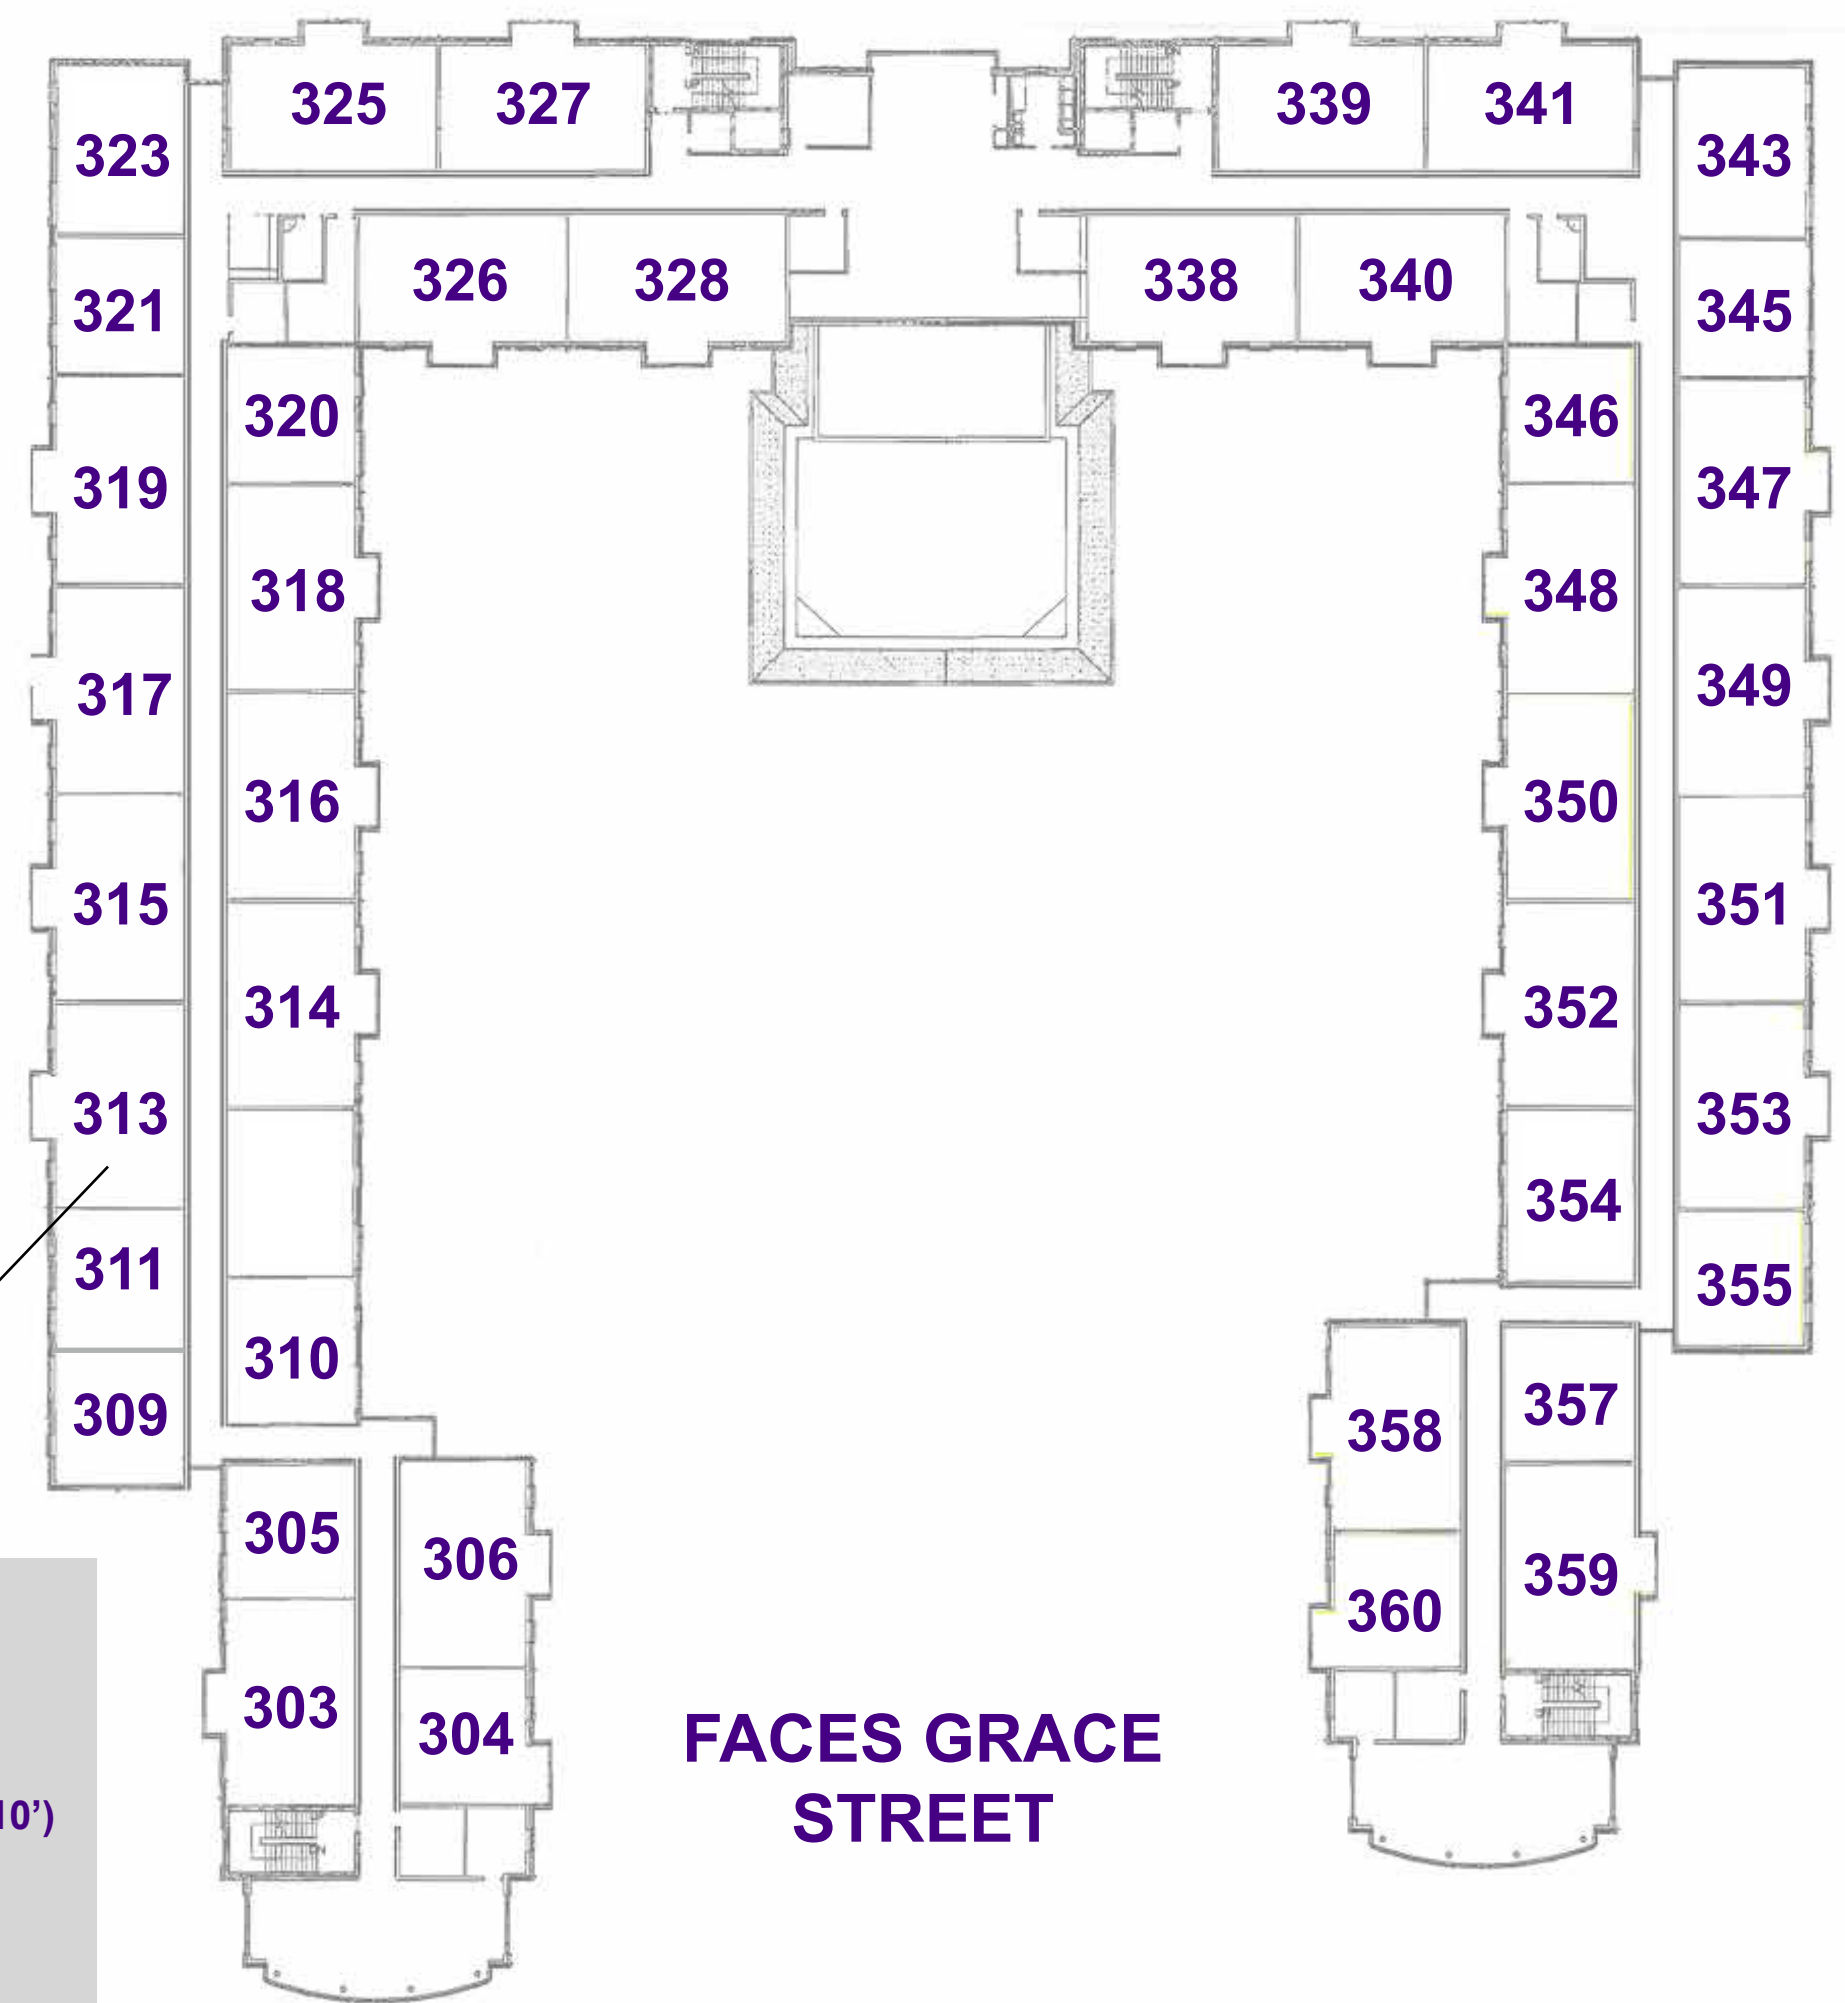

## THIRD FLOOR

#DukesLiveClose  
 #DukesLiveSupported  
 #DukesLIVEON

FACES  
STUDIO CENTER

FACES  
WALNUT LANE

**TYPICAL APARTMENT SPECS**  
 DOUBLE BEDROOMS ARE APPROXIMATELY 180 SQ FT (15' X 12')  
 SINGLE BEDROOMS ARE APPROXIMATELY 110 SQ FT (14' X 8' or 10' X 10')  
 LIVING ROOMS RANGE BETWEEN 110-140 SQ FT