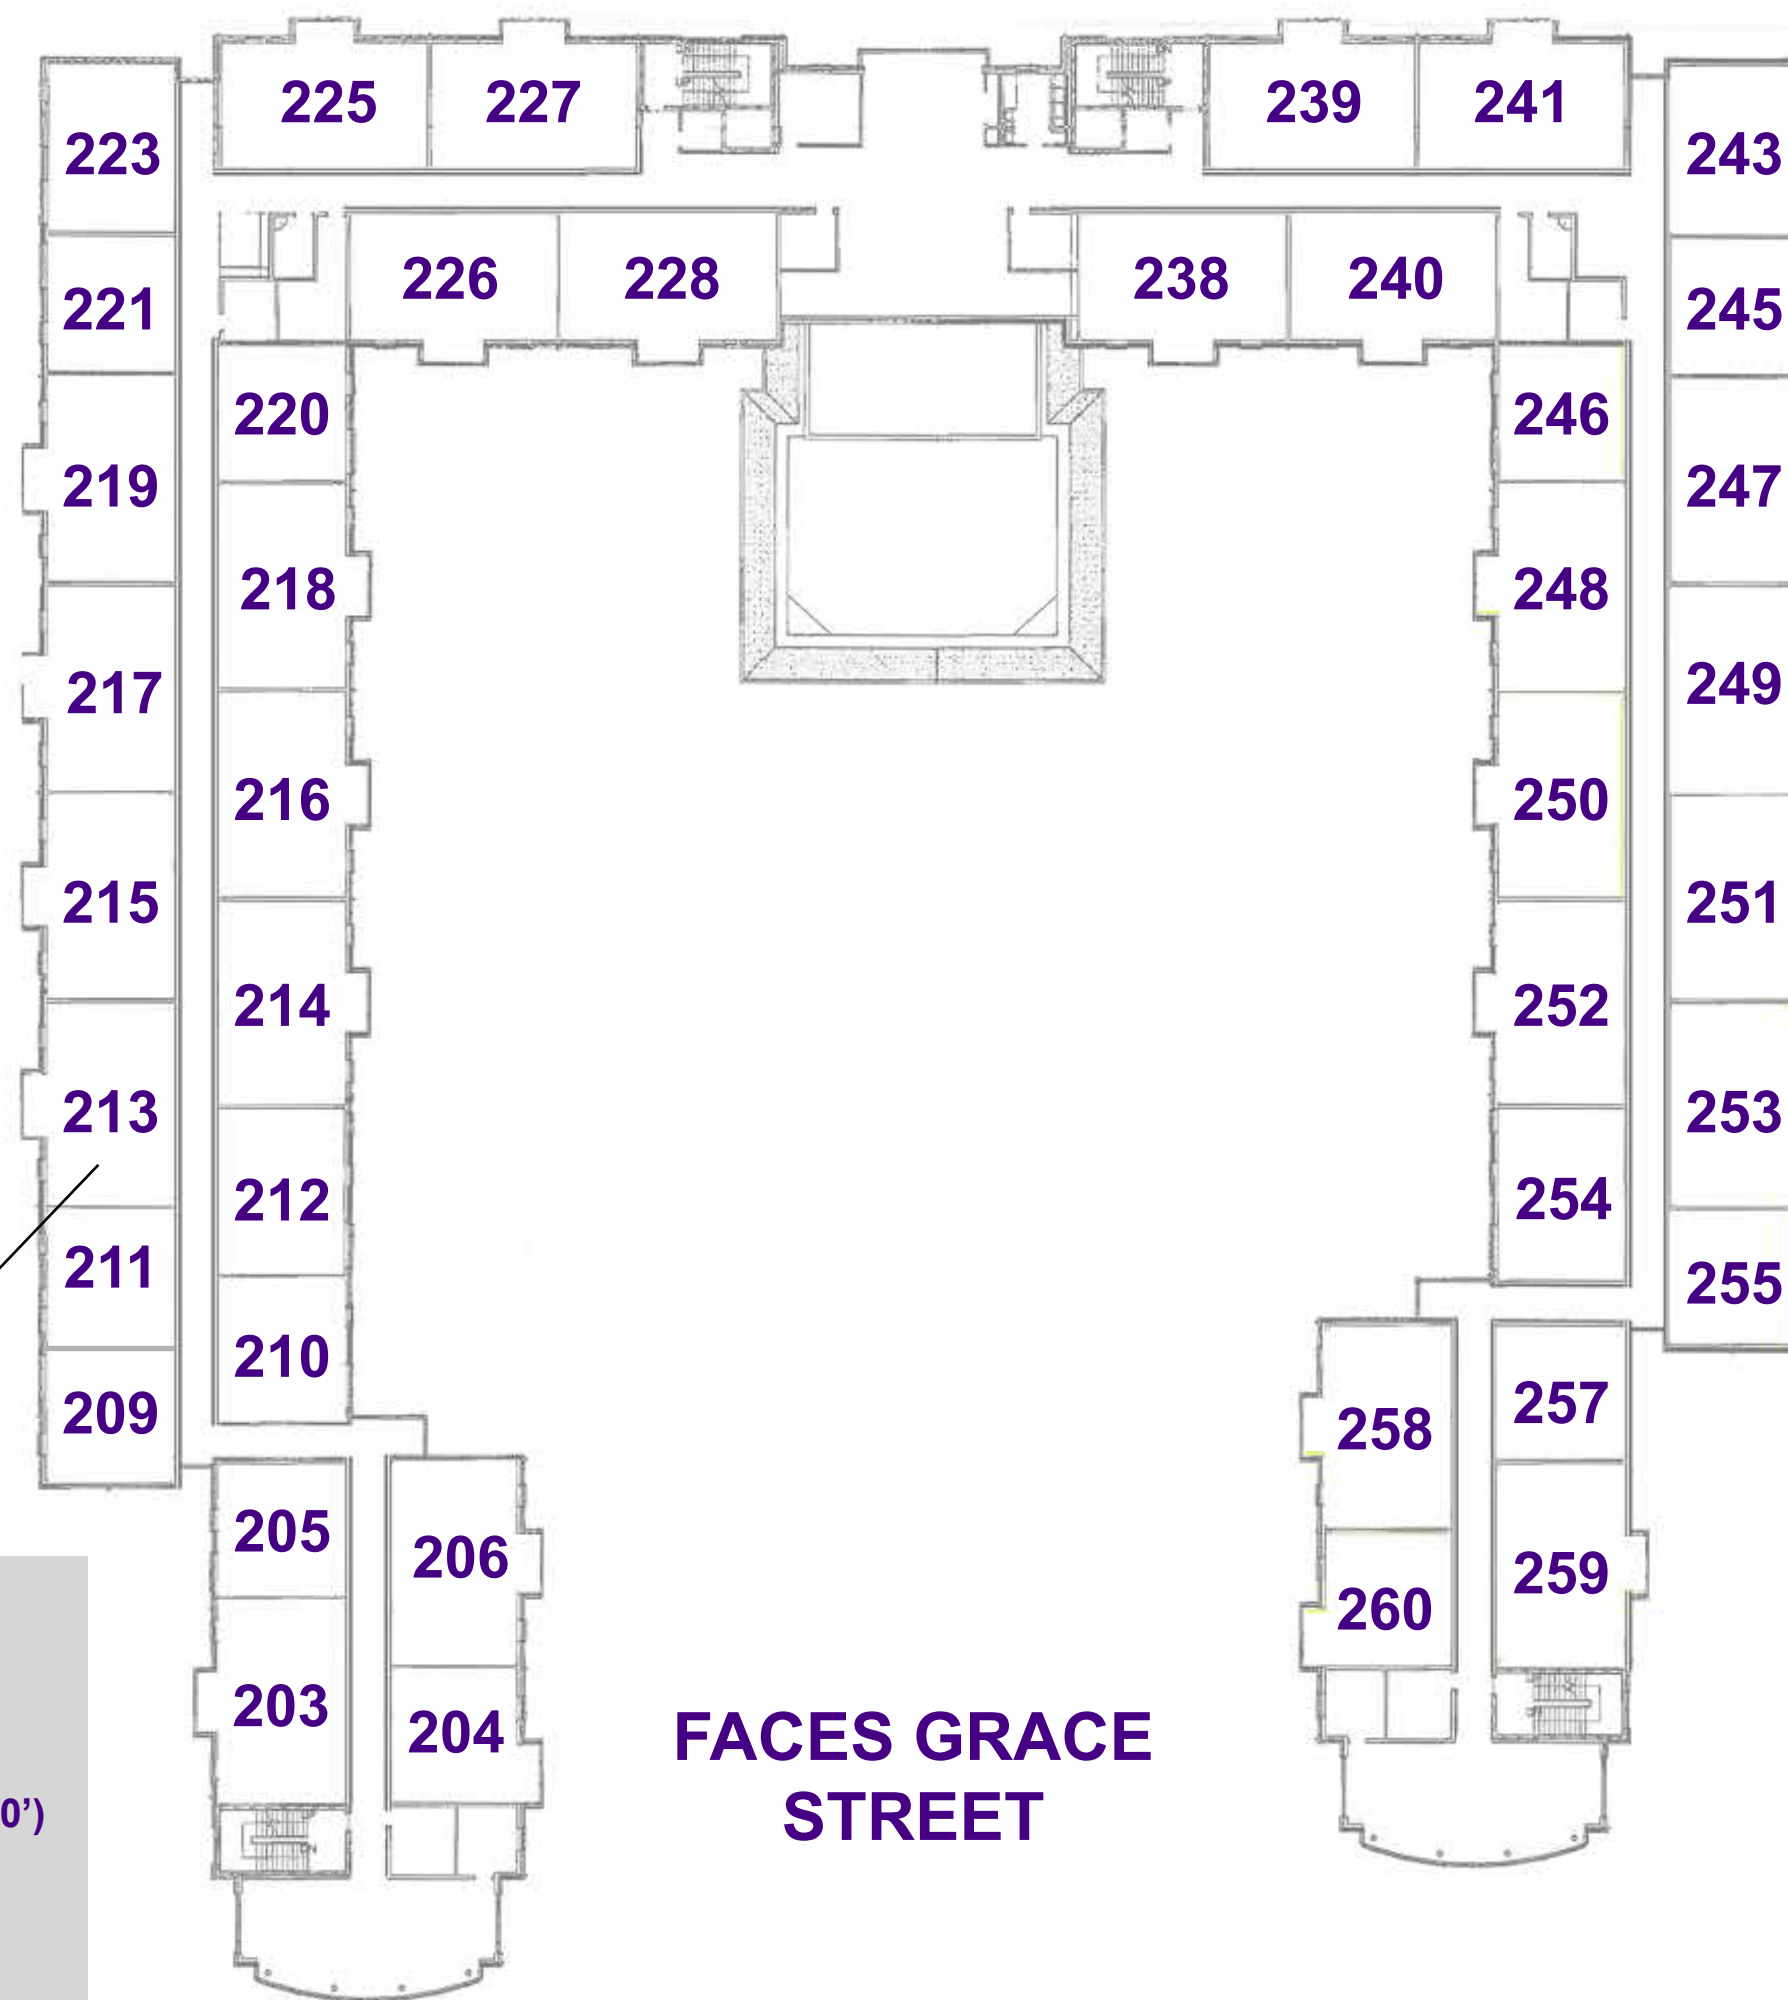

## SECOND FLOOR

#DukesLiveClose  
 #DukesLiveSupported  
 #DukesLIVEON

FACES  
STUDIO CENTER

FACES  
WALNUT LANE