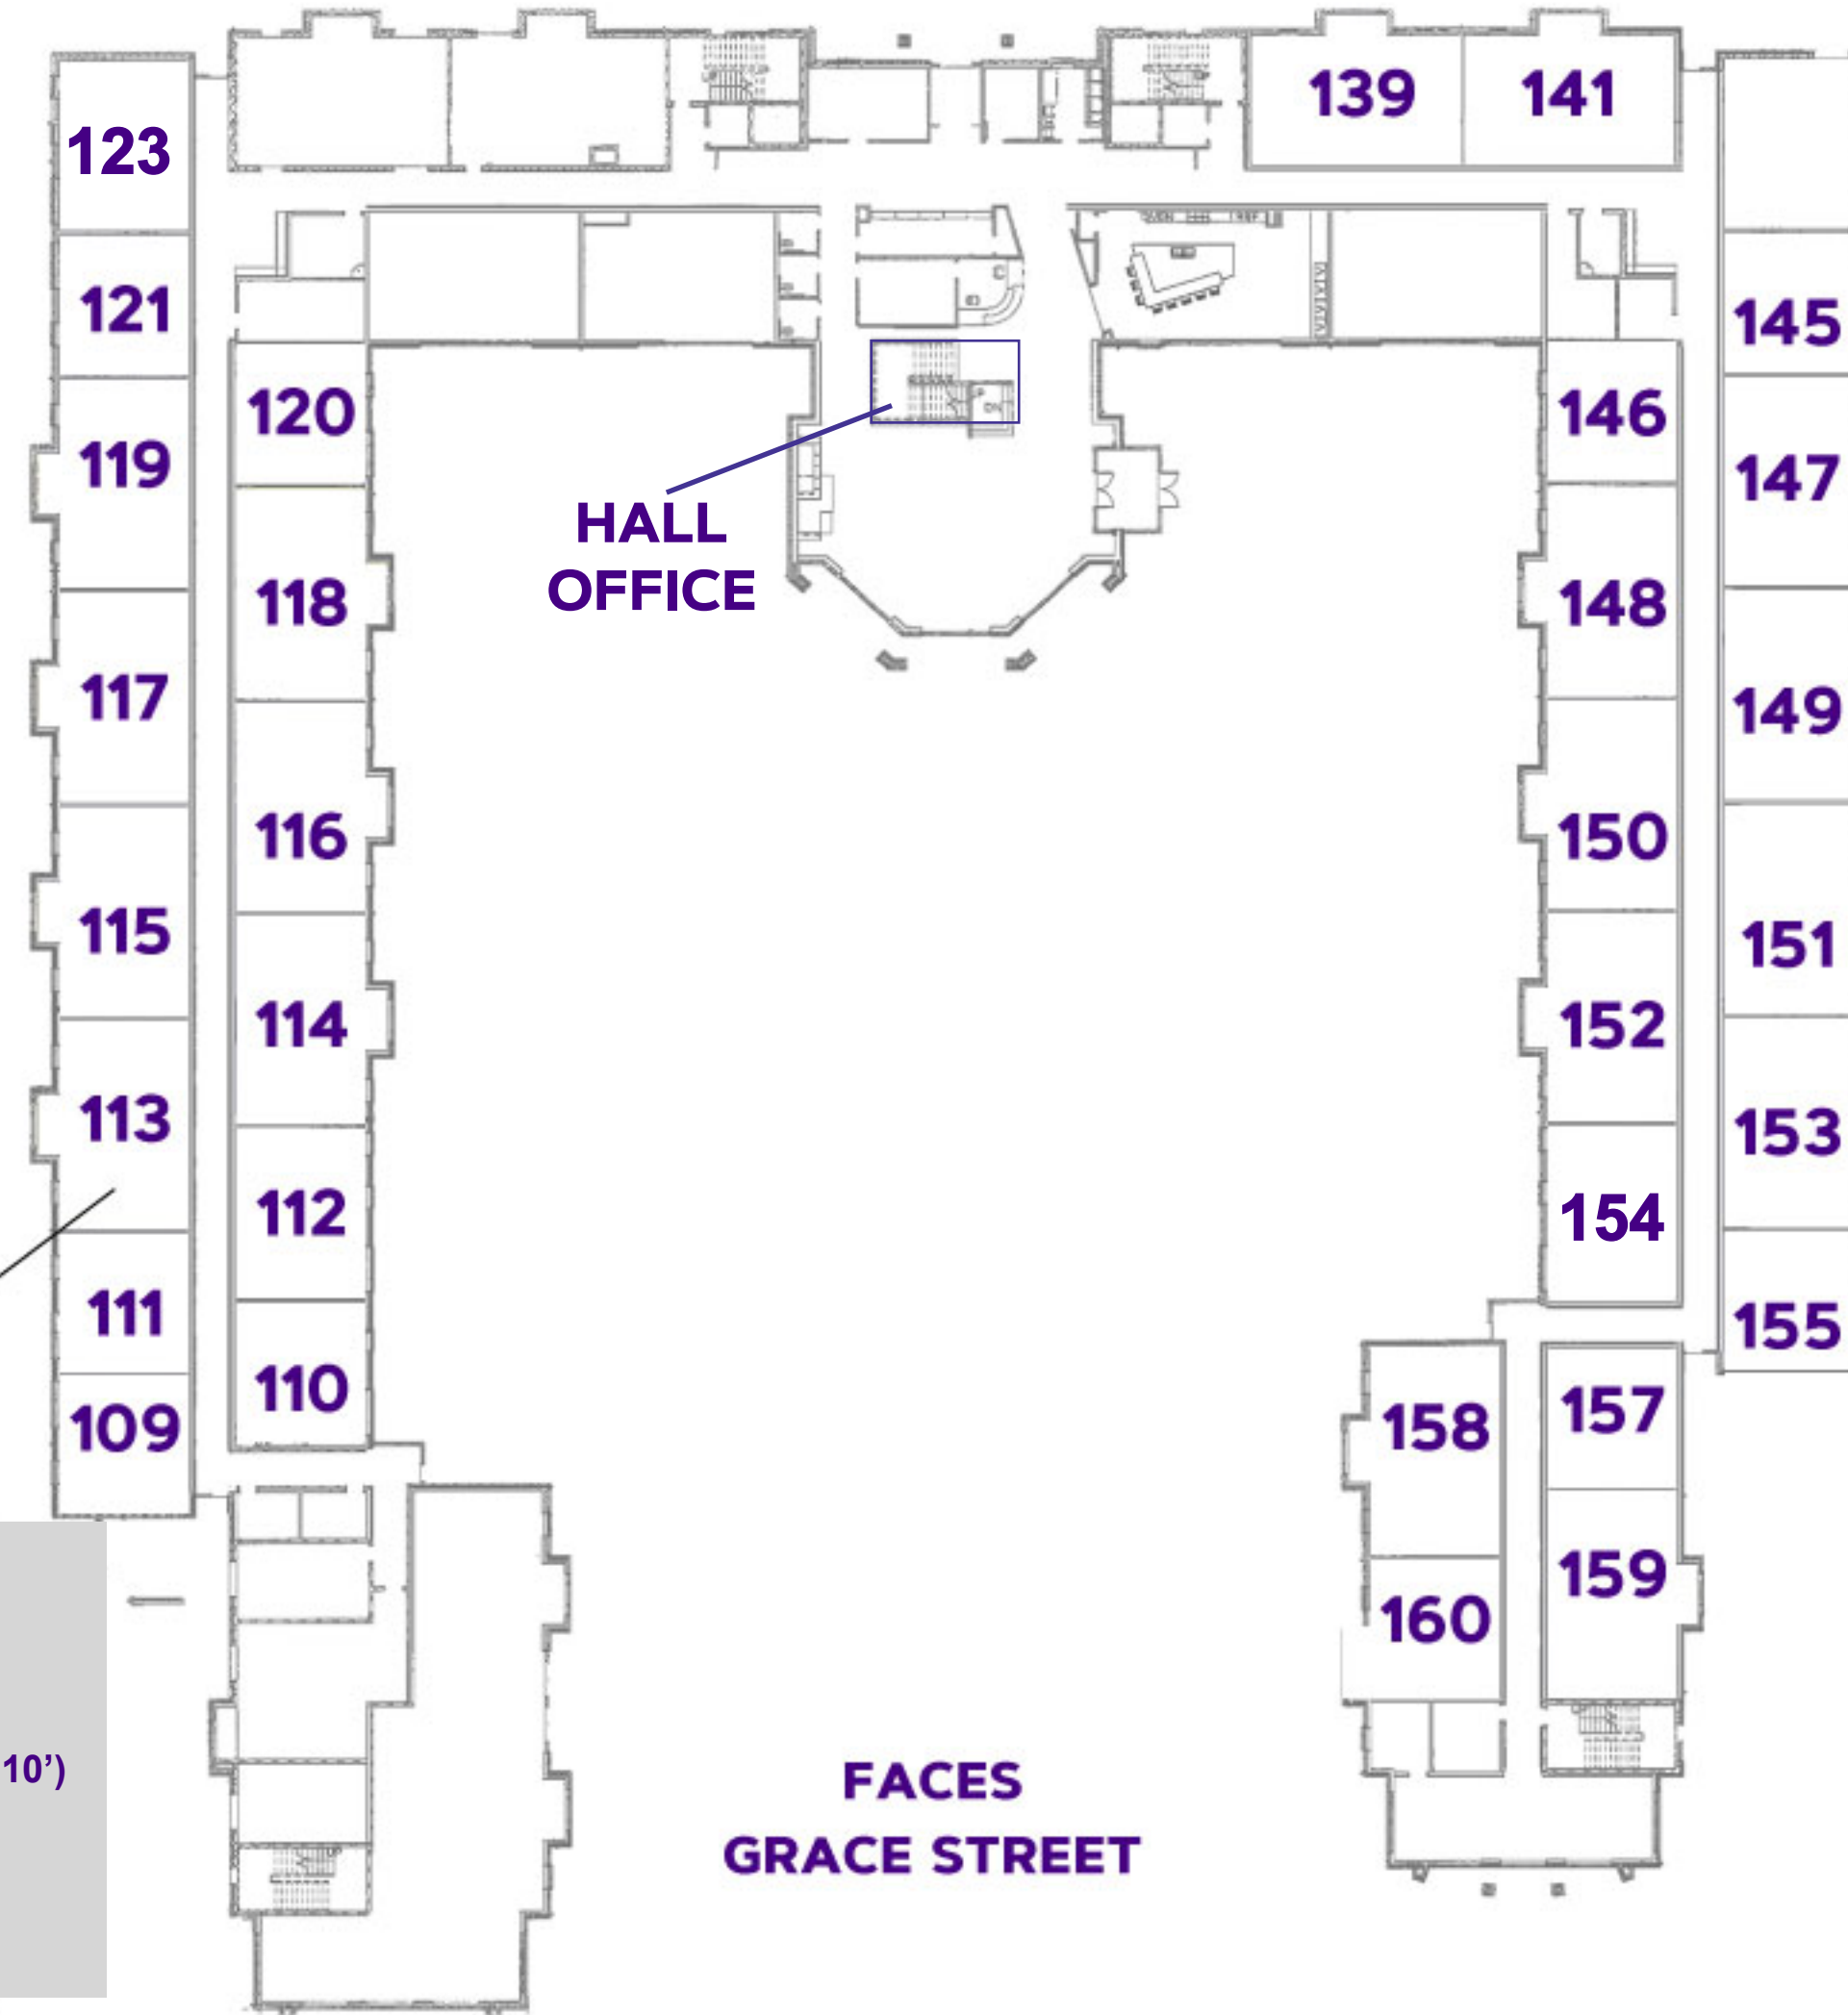

# APARTMENTS ON GRACE

FIRST FLOOR

#DukesLiveClose  
#DukesLiveSupported  
#DukesLIVEON

FACES  
STUDIO CENTER

FACES  
WALNUT LANE

FACES  
GRACE STREET

## TYPICAL APARTMENT SPECS

DOUBLE BEDROOMS ARE APPROXIMATELY 180 SQ FT (15' X 12')  
SINGLE BEDROOMS ARE APPROXIMATELY 110 SQ FT (14' X 8' or 10' X 10')  
LIVING ROOMS RANGE BETWEEN 110-140 SQ FT

ROOM FURNITURE:  
- BEDS, CHAIRS, DESKS, DRAWERS  
- FREE STANDING WARDROBES

## SECOND FLOOR

#DukesLiveClose  
 #DukesLiveSupported  
 #DukesLIVEON

FACES  
STUDIO CENTER

FACES  
WALNUT LANE