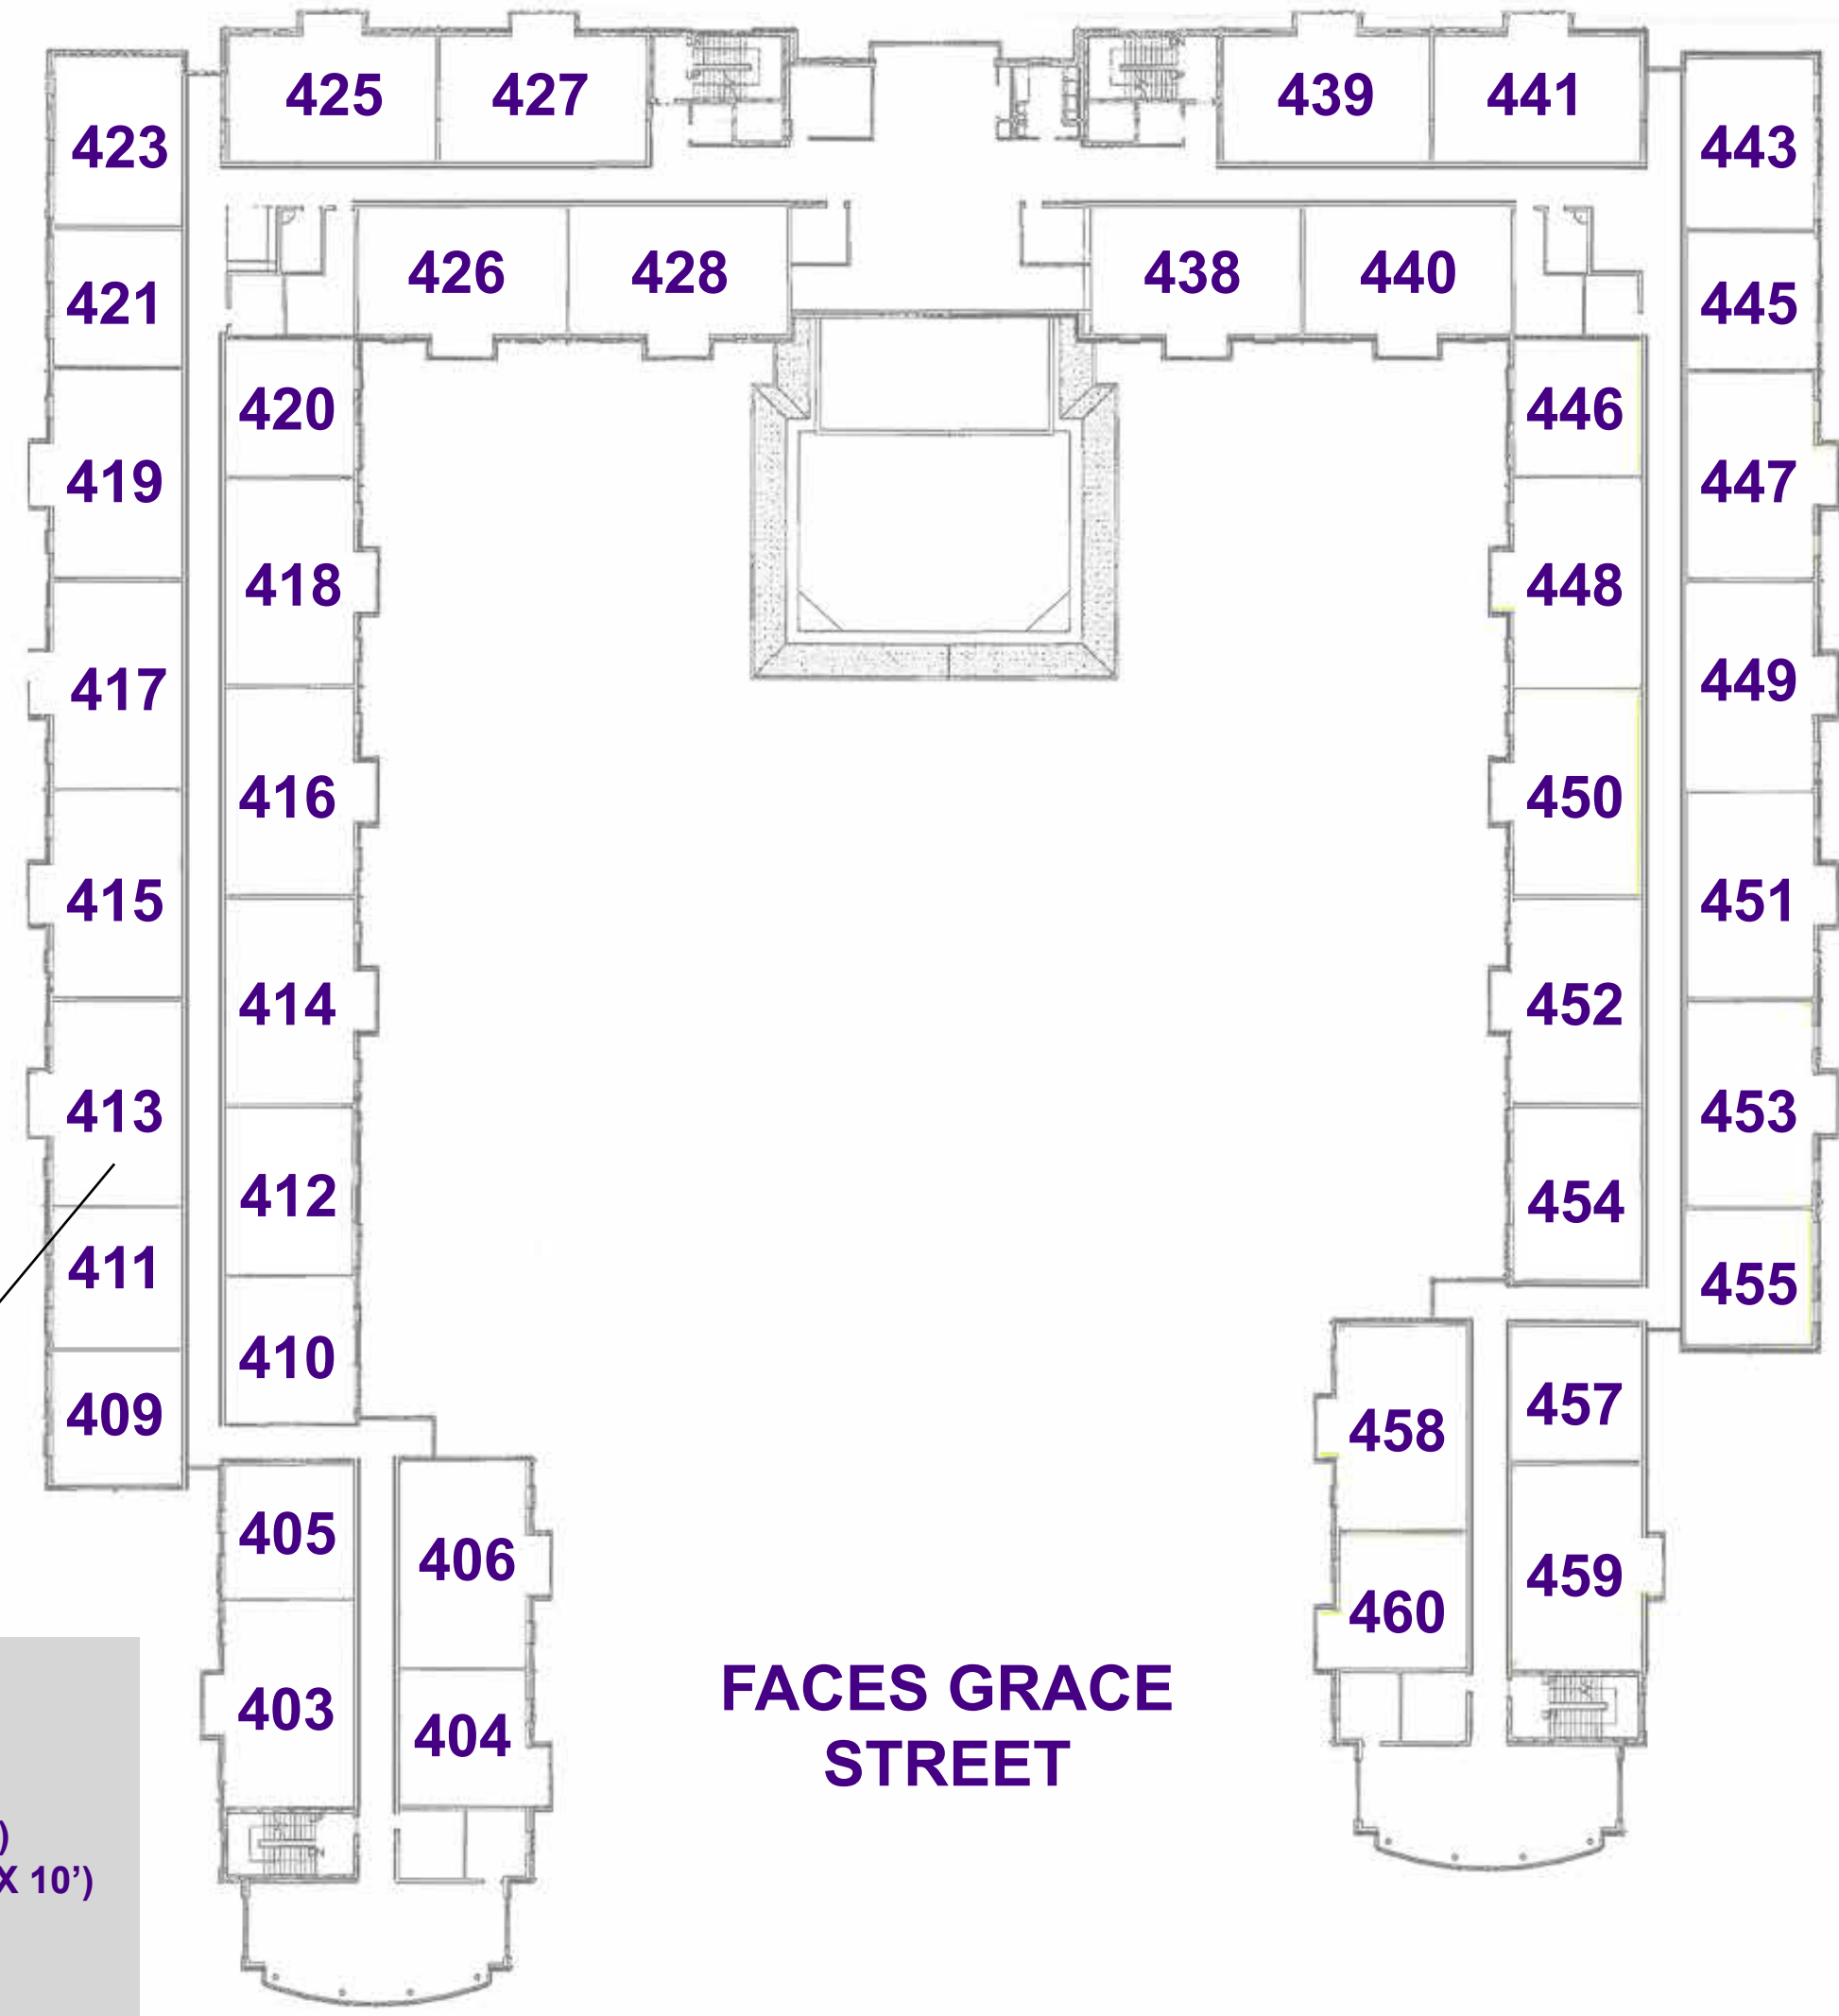

## FOURTH FLOOR

#DukesLiveClose  
 #DukesLiveSupported  
 #DukesLIVEON

FACES  
STUDIO CENTER

FACES  
WALNUT LANE

FACES GRACE  
STREET

**TYPICAL APARTMENT SPECS**  
 DOUBLE BEDROOMS ARE APPROXIMATELY 180 SQ FT (15' X 12')  
 SINGLE BEDROOMS ARE APPROXIMATELY 110 SQ FT (14' X 8' or 10' X 10')  
 LIVING ROOMS RANGE BETWEEN 110-140 SQ FT